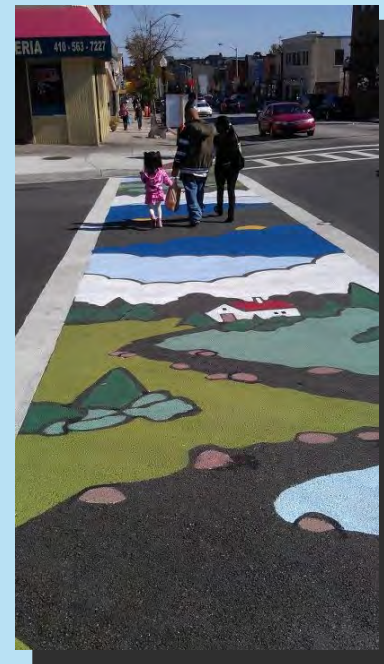

WHAT'S YOUR STREETSCAPE THEME?

The Town that could have been cotton

Let's grow

Artifacts imbedded in paving

Laser-cut signs depicting historic agricultural scenes

Median plantings arranged to resemble agricultural fields

Streetscape inspired by agricultural themes

The Town with a past

Let's cruise

For excellent value and quality in clothing, visit -
CHAMBER'S DEPARTMENT STORE
Eloy —

Mid-century modern inspired paving patterns and site furniture

Restored neon signs

Streetscape inspired by historical themes

The Town that is fun

Let's play

Creative seating

Curvilinear paving patterns

Whimsical planters

Temporary artwork on paving

Shade sails that resemble parachutes

Streetscape inspired by whimsical themes

What about Eloy inspires you?
Please use this space to jot down your ideas